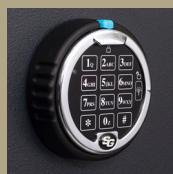

A wide variety of electronic, time delay locks can be fitted on request